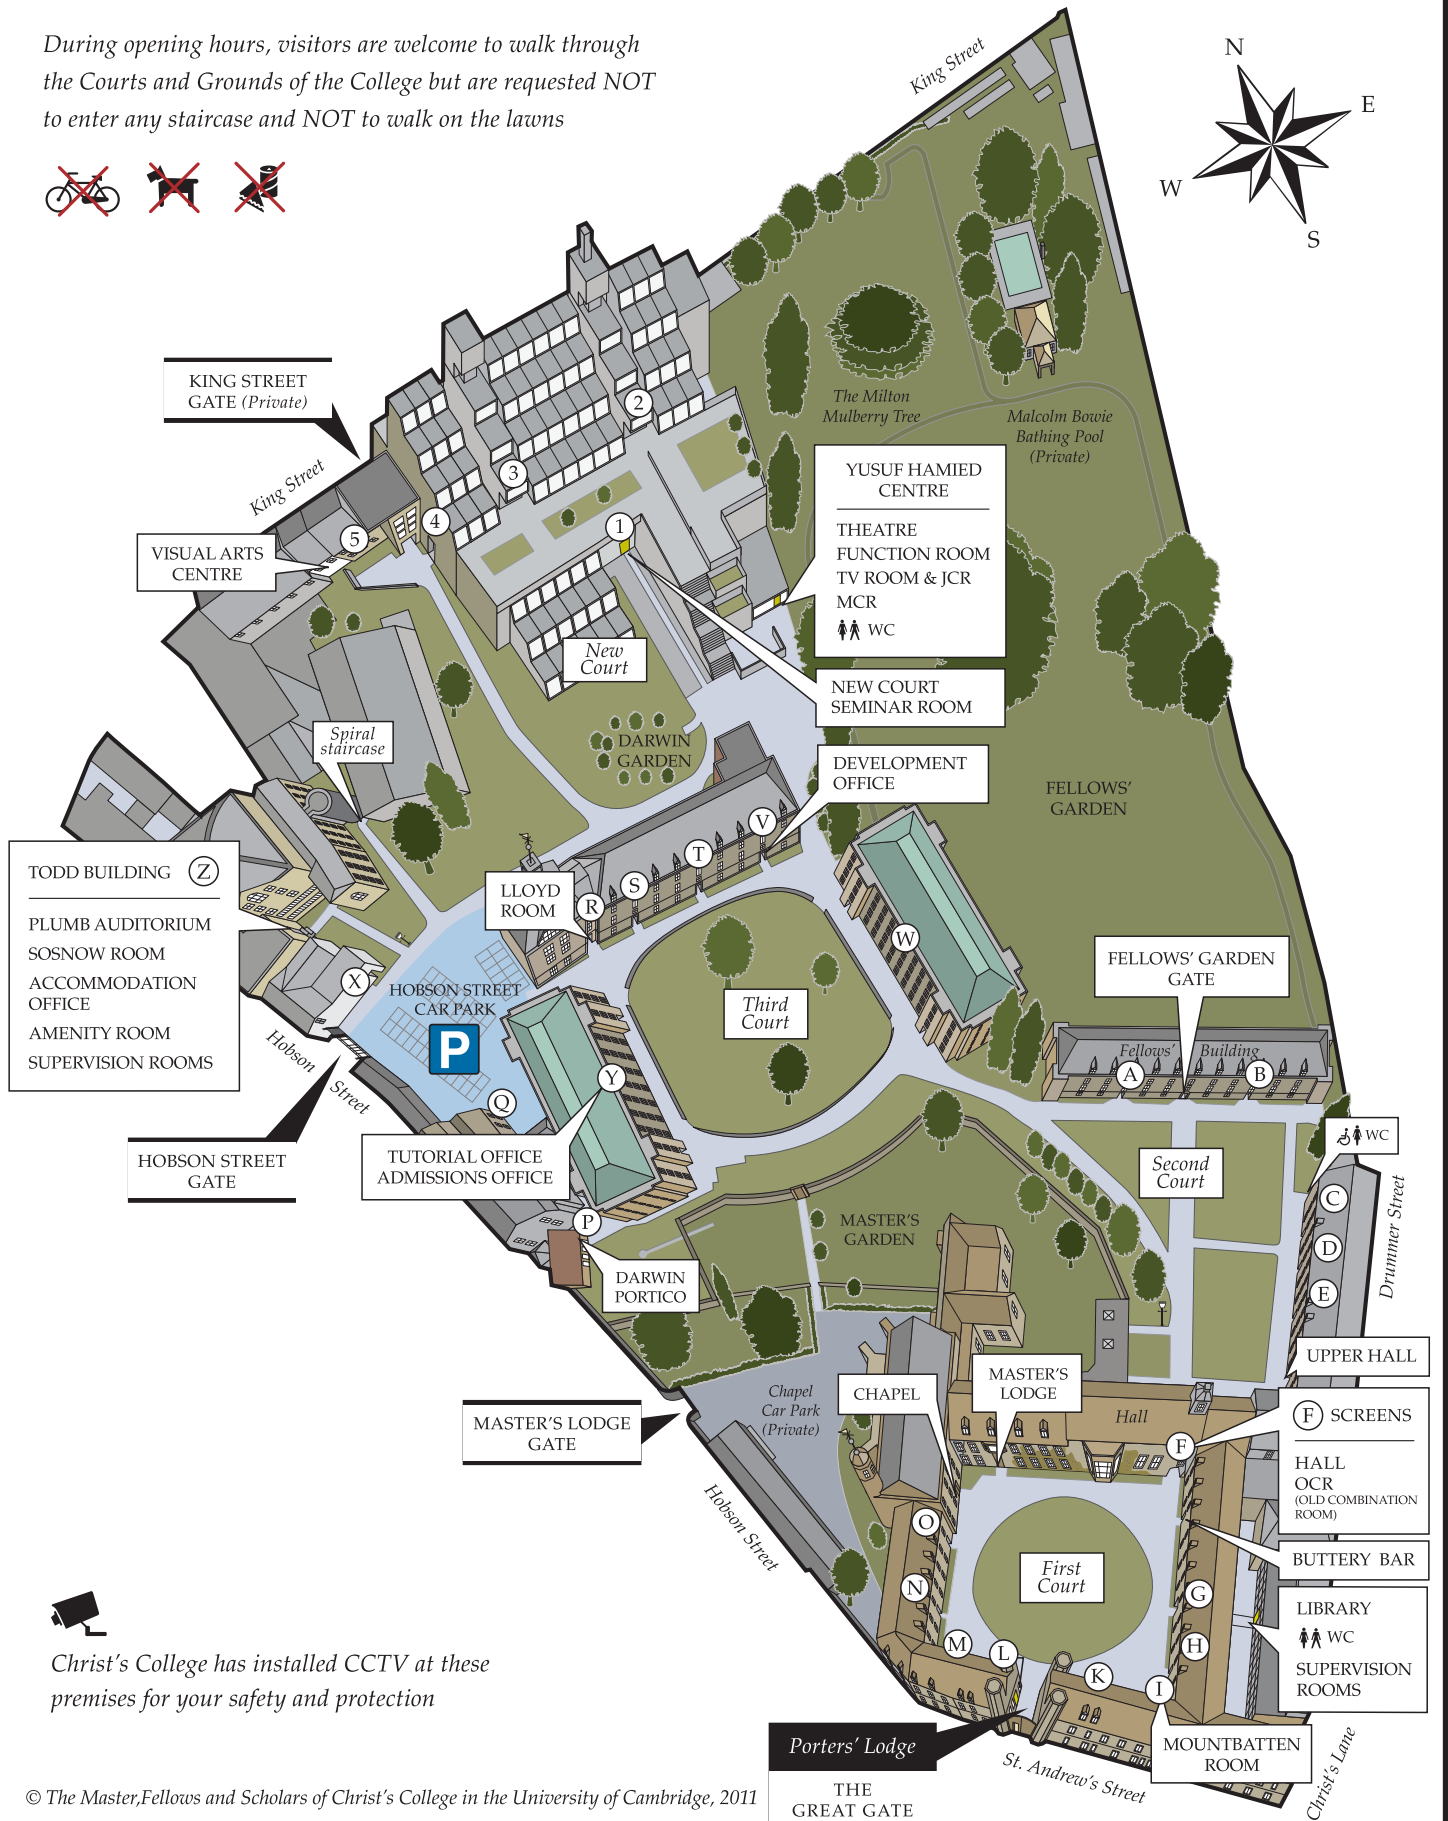

# CHRIST'S COLLEGE College Map

Christ's College  
St Andrew's Street  
Cambridge  
CB2 3BU  
Tel. 01223 334900

During opening hours, visitors are welcome to walk through the Courts and Grounds of the College but are requested NOT to enter any staircase and NOT to walk on the lawns