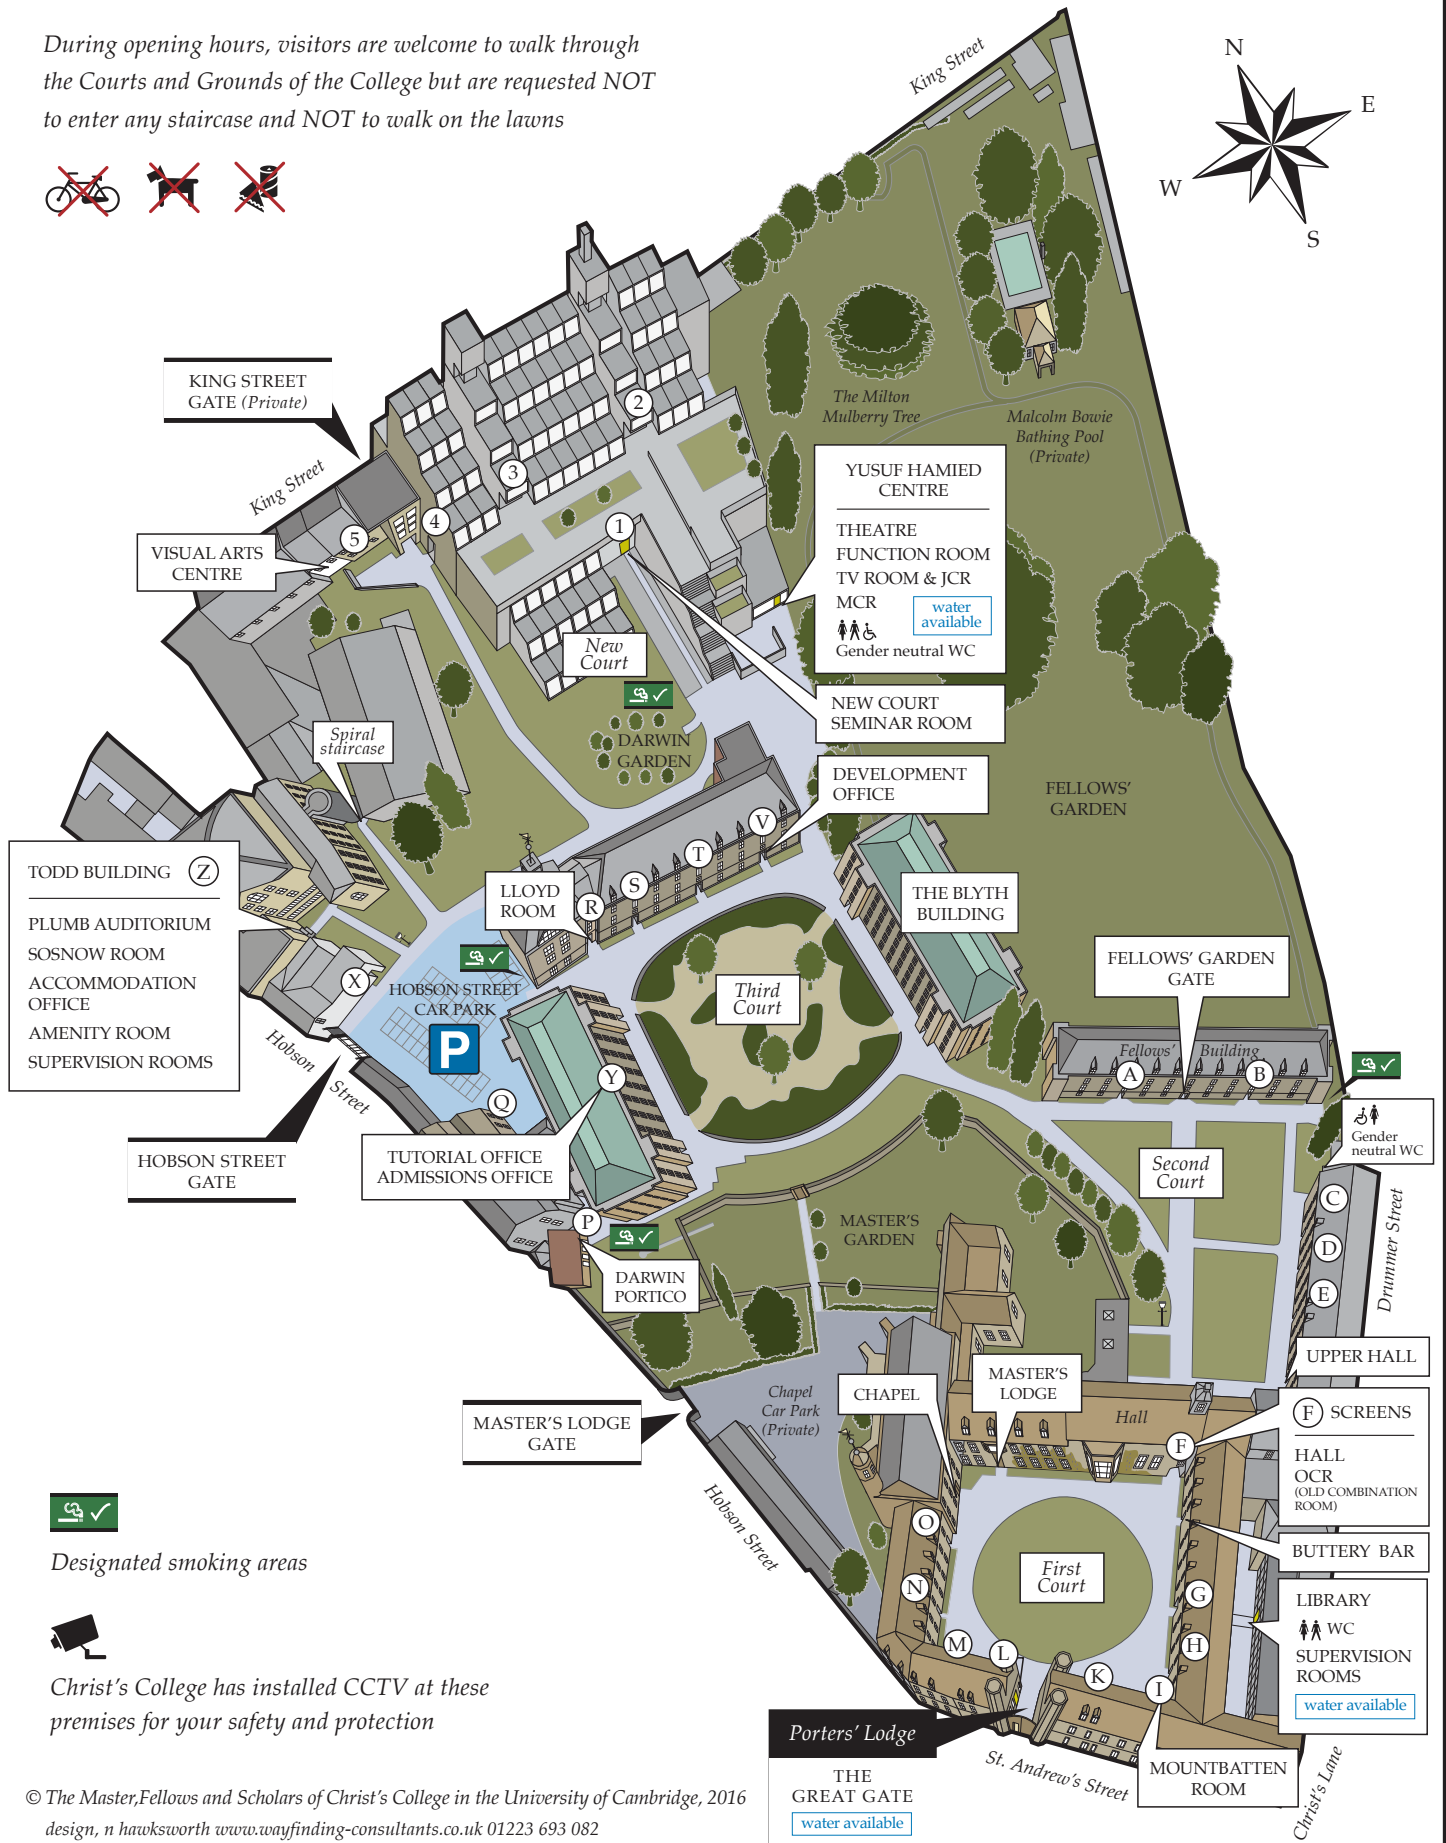

CHRIST'S COLLEGE

College Map

Christ's College
 St Andrew's Street
 Cambridge
 CB2 3BU
 Tel. 01223 334900

During opening hours, visitors are welcome to walk through the Courts and Grounds of the College but are requested NOT to enter any staircase and NOT to walk on the lawns

Designated smoking areas

Christ's College has installed CCTV at these premises for your safety and protection